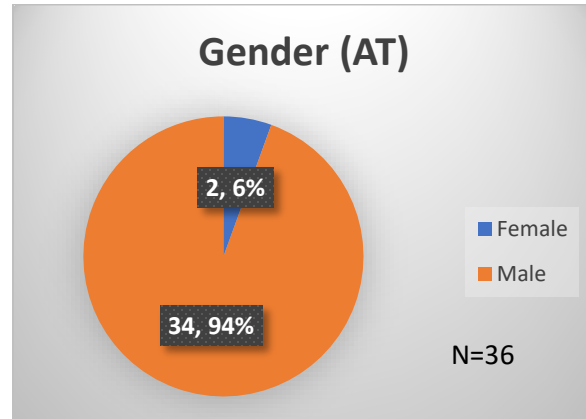

Daily Data Dashboard – May 30, 2023

Demographics for JTDC Population

Tuesday Morning Midnight Count

Total # of probation Involved youth¹: 1,211

¹ Probation Active: Any youth who is pending sentencing with an active social history, has been formally placed on probation or supervision with Cook County Juvenile Probation on the date of the report.

*Age, Gender and Race for Criminal Court population (N=1) is not represented in this report.

Data sources: cFive Supervisor – Probation Population and RMIS – JTDC Population

Daily Data Dashboard – May 30, 2023
Demographics for JTDC Population
Tuesday Morning Midnight Count