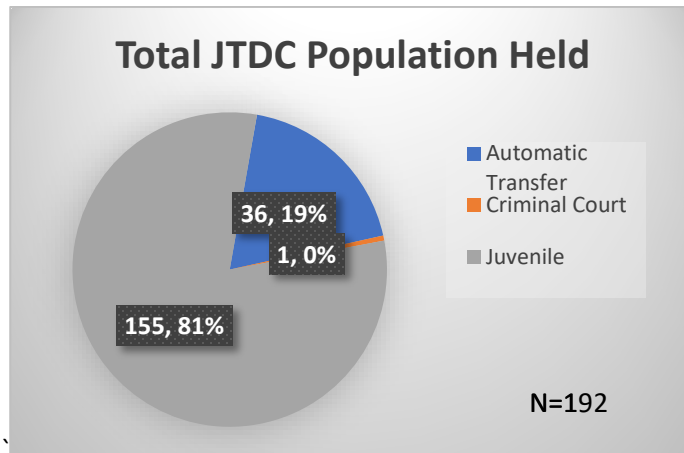

Daily Data Dashboard – May 30, 2023

Demographics for JTDC Population

Tuesday Morning Midnight Count

Total # of probation Involved youth¹: 1,211

¹ Probation Active: Any youth who is pending sentencing with an active social history, has been formally placed on probation or supervision with Cook County Juvenile Probation on the date of the report.

*Age, Gender and Race for Criminal Court population (N=1) is not represented in this report.

Data sources: cFive Supervisor – Probation Population and RMIS – JTDC Population

Daily Data Dashboard – May 30, 2023
Demographics for JTDC Population
Tuesday Morning Midnight Count