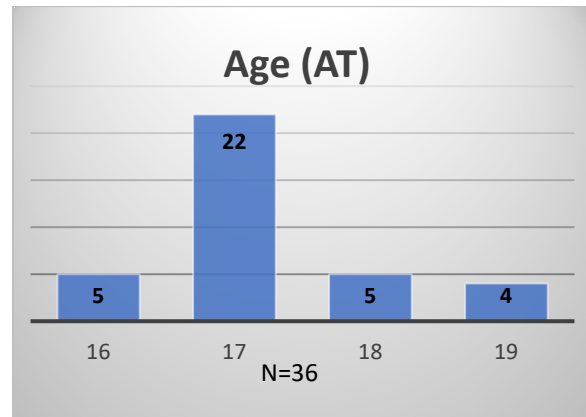

Daily Data Dashboard – May 30, 2023

Demographics for JTDC Population

Tuesday Morning Midnight Count

Total # of probation Involved youth¹: 1,211

¹ Probation Active: Any youth who is pending sentencing with an active social history, has been formally placed on probation or supervision with Cook County Juvenile Probation on the date of the report.

*Age, Gender and Race for Criminal Court population (N=1) is not represented in this report.

Data sources: cFive Supervisor – Probation Population and RMIS – JTDC Population

Daily Data Dashboard – May 30, 2023
Demographics for JTDC Population
Tuesday Morning Midnight Count