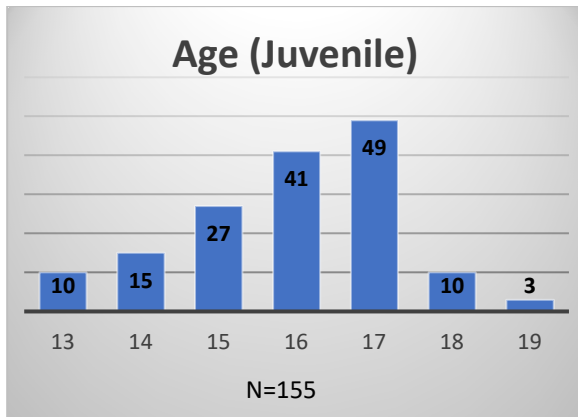

Daily Data Dashboard – May 30, 2023

Demographics for JTDC Population

Tuesday Morning Midnight Count

Total # of probation Involved youth¹: 1,211

¹ Probation Active: Any youth who is pending sentencing with an active social history, has been formally placed on probation or supervision with Cook County Juvenile Probation on the date of the report.

*Age, Gender and Race for Criminal Court population (N=1) is not represented in this report.

Data sources: cFive Supervisor – Probation Population and RMIS – JTDC Population

Daily Data Dashboard – May 30, 2023
Demographics for JTDC Population
Tuesday Morning Midnight Count