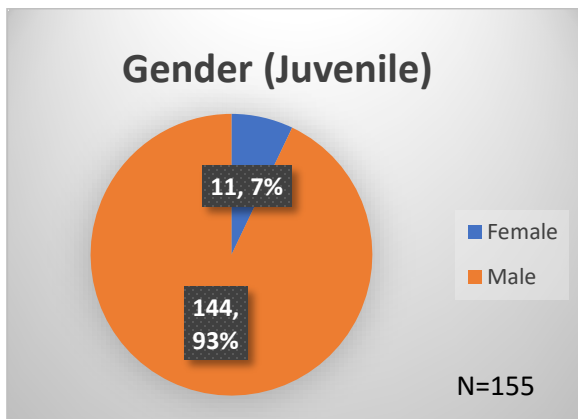

Daily Data Dashboard – May 30, 2023

Demographics for JTDC Population

Tuesday Morning Midnight Count

Total # of probation Involved youth¹: 1,211

¹ Probation Active: Any youth who is pending sentencing with an active social history, has been formally placed on probation or supervision with Cook County Juvenile Probation on the date of the report.

*Age, Gender and Race for Criminal Court population (N=1) is not represented in this report.

Data sources: cFive Supervisor – Probation Population and RMIS – JTDC Population

Daily Data Dashboard – May 30, 2023
Demographics for JTDC Population
Tuesday Morning Midnight Count